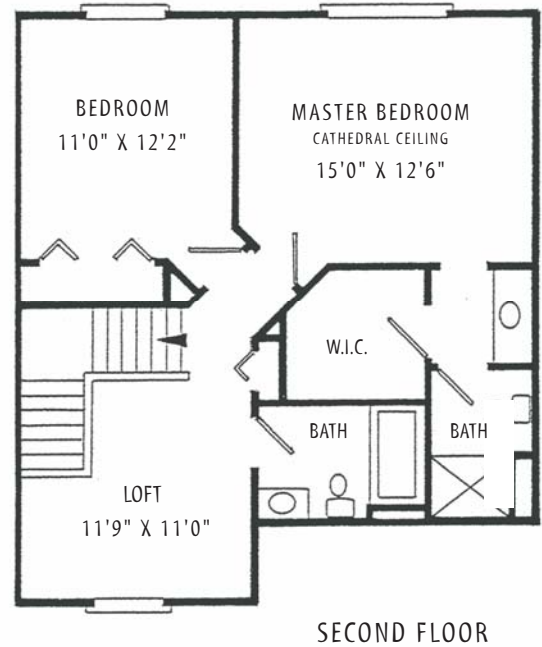

# Ausable Floor Plan

These floor plans and elevations are property of BRG Custom Homes. Artist concept drawings. Actual square footage may vary depending on owners choice of options. Contact a sales associate at 734-485-0550 for more information.