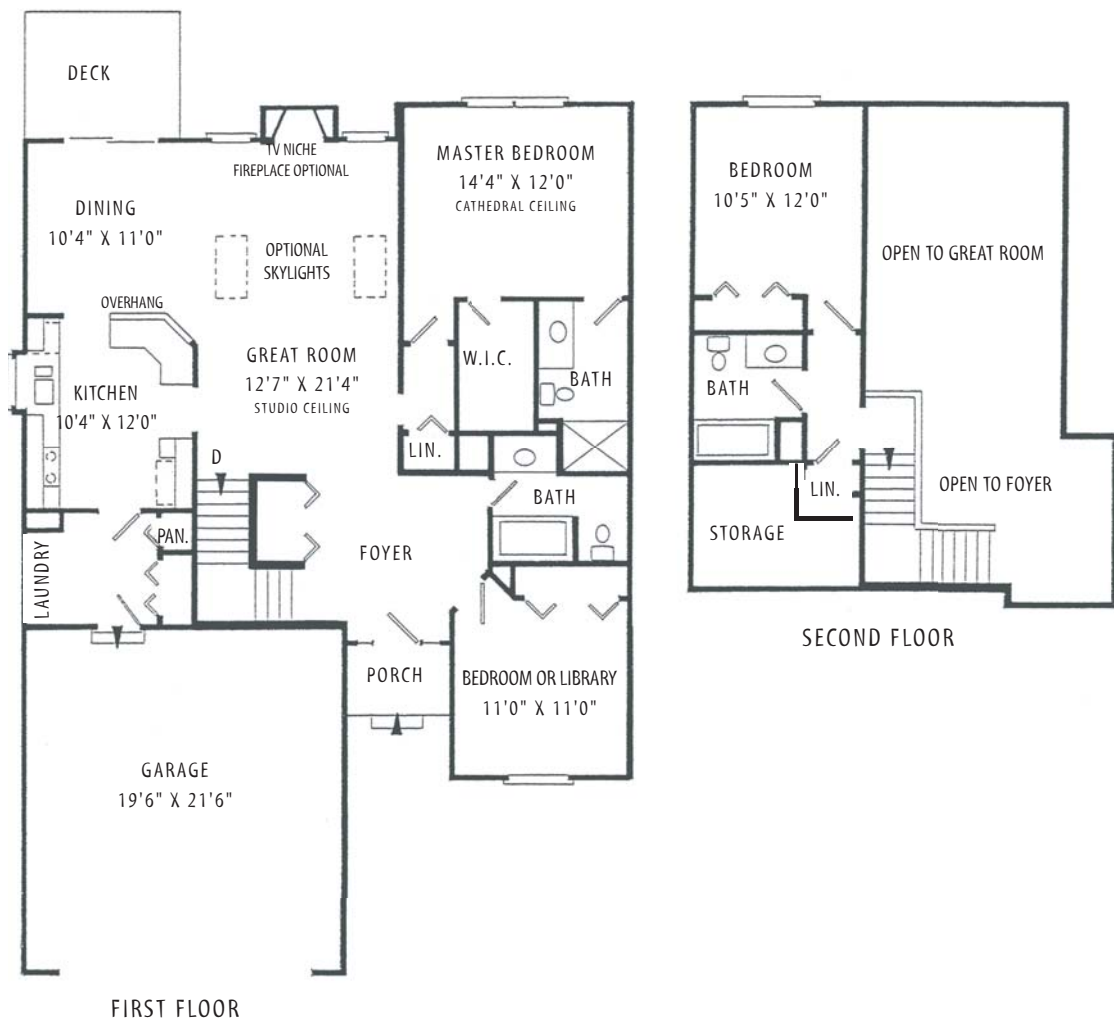

# Colorado Floor Plan

These floor plans and elevations are property of BRG Custom Homes. Artist concept drawings. Actual square footage may vary depending on owners choice of options. Contact a sales associate at 734-485-0550 for more information.