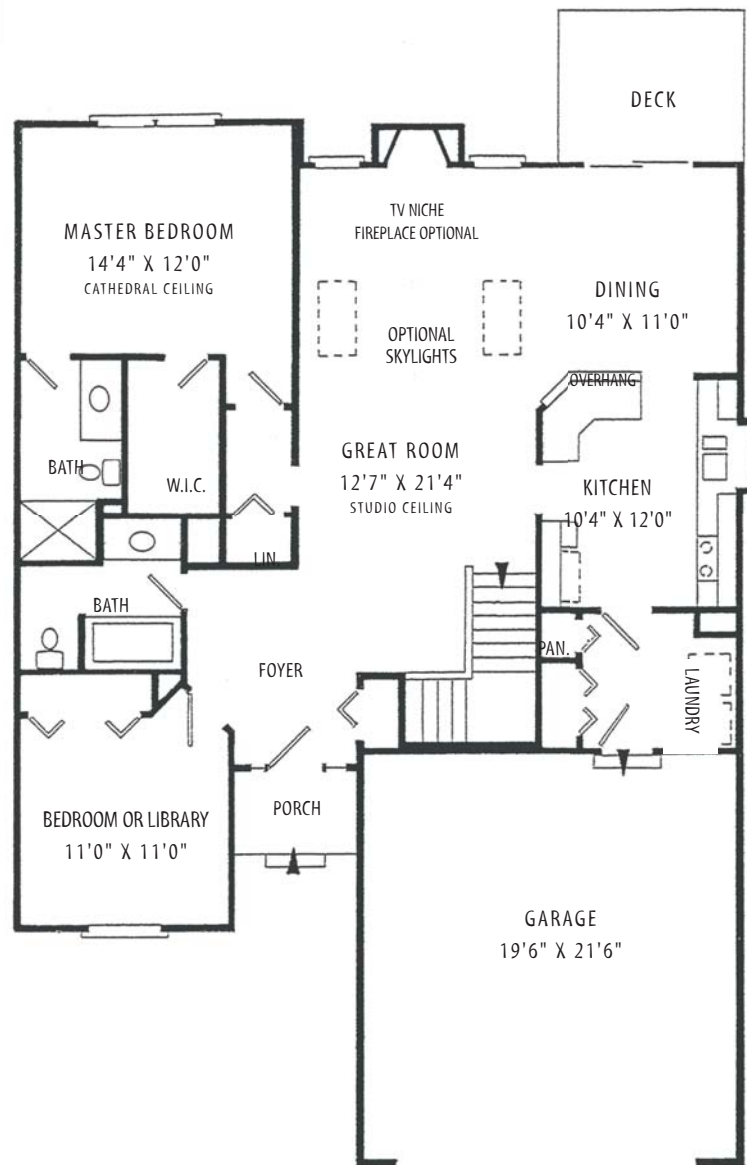

Rio Floor Plan

These floor plans and elevations are property of BRG Custom Homes. Artist concept drawings. Actual square footage may vary depending on owners choice of options. Contact a sales associate at 734-485-0550 for more information.